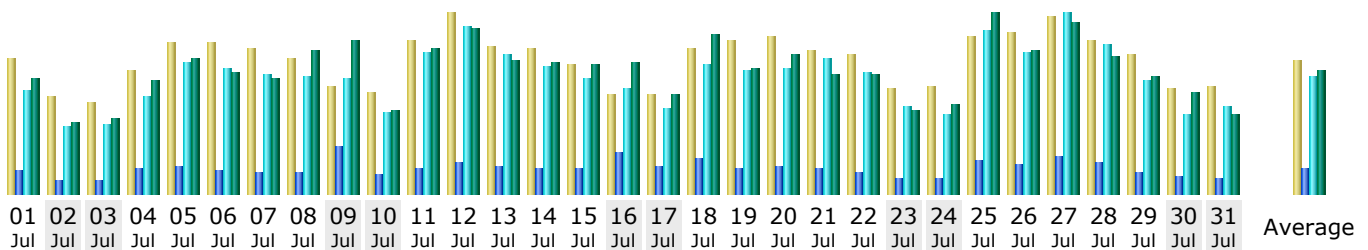

Summary

Reported period Month Jul 2005
First visit 01 Jul 2005 - 00:00
Last visit 31 Jul 2005 - 23:59

	Unique visitors	Number of visits	Pages	Hits	Bandwidth
Viewed traffic *	19401	33525 (1.72 visits/visitor)	123279 (3.67 pages/visit)	571839 (17.05 hits/visit)	6.36 GB (199 KB/visit)
Not viewed traffic *			53806	54933	1.26 GB

* Not viewed traffic includes traffic generated by robots, worms, or replies with special HTTP status codes.

Monthly history

Month	Unique visitors	Number of visits	Pages	Hits	Bandwidth
Jan 2005	22482	38089	117917	586093	6.39 GB
Feb 2005	21606	35727	113308	569457	6.16 GB
Mar 2005	22810	39114	130530	636631	7.16 GB
Apr 2005	21015	36259	125509	608182	7.23 GB
May 2005	20864	35506	130085	599189	7.32 GB
Jun 2005	20139	34701	117916	577076	6.48 GB
Jul 2005	19401	33525	123279	571839	6.36 GB
Aug 2005	0	0	0	0	0
Sep 2005	0	0	0	0	0
Oct 2005	0	0	0	0	0
Nov 2005	0	0	0	0	0
Dec 2005	0	0	0	0	0
Total	148317	252921	858544	4148467	47.10 GB

Days of month

Day	Number of visits	Pages	Hits	Bandwidth
01 Jul 2005	1090	3696	16290	196.87 MB
02 Jul 2005	790	2212	10734	120.03 MB
03 Jul 2005	744	2188	10808	128.78 MB
04 Jul 2005	1004	3846	15226	191.45 MB
05 Jul 2005	1219	4141	20769	231.30 MB
06 Jul 2005	1226	3663	19823	205.85 MB
07 Jul 2005	1169	3441	18942	196.39 MB
08 Jul 2005	1091	3471	18659	244.63 MB

* Robots shown here gave hits or traffic "not viewed" by visitors, so they are not included in other charts.

Visits duration			
Number of visits: 33525 - Average: 295 s		Number of visits	Percent
0s-30s		23124	68.9 %
30s-2mn		2755	8.2 %
2mn-5mn		2003	5.9 %
5mn-15mn		2295	6.8 %
15mn-30mn		1379	4.1 %
30mn-1h		1301	3.8 %
1h+		598	1.7 %
Unknown		70	0.2 %